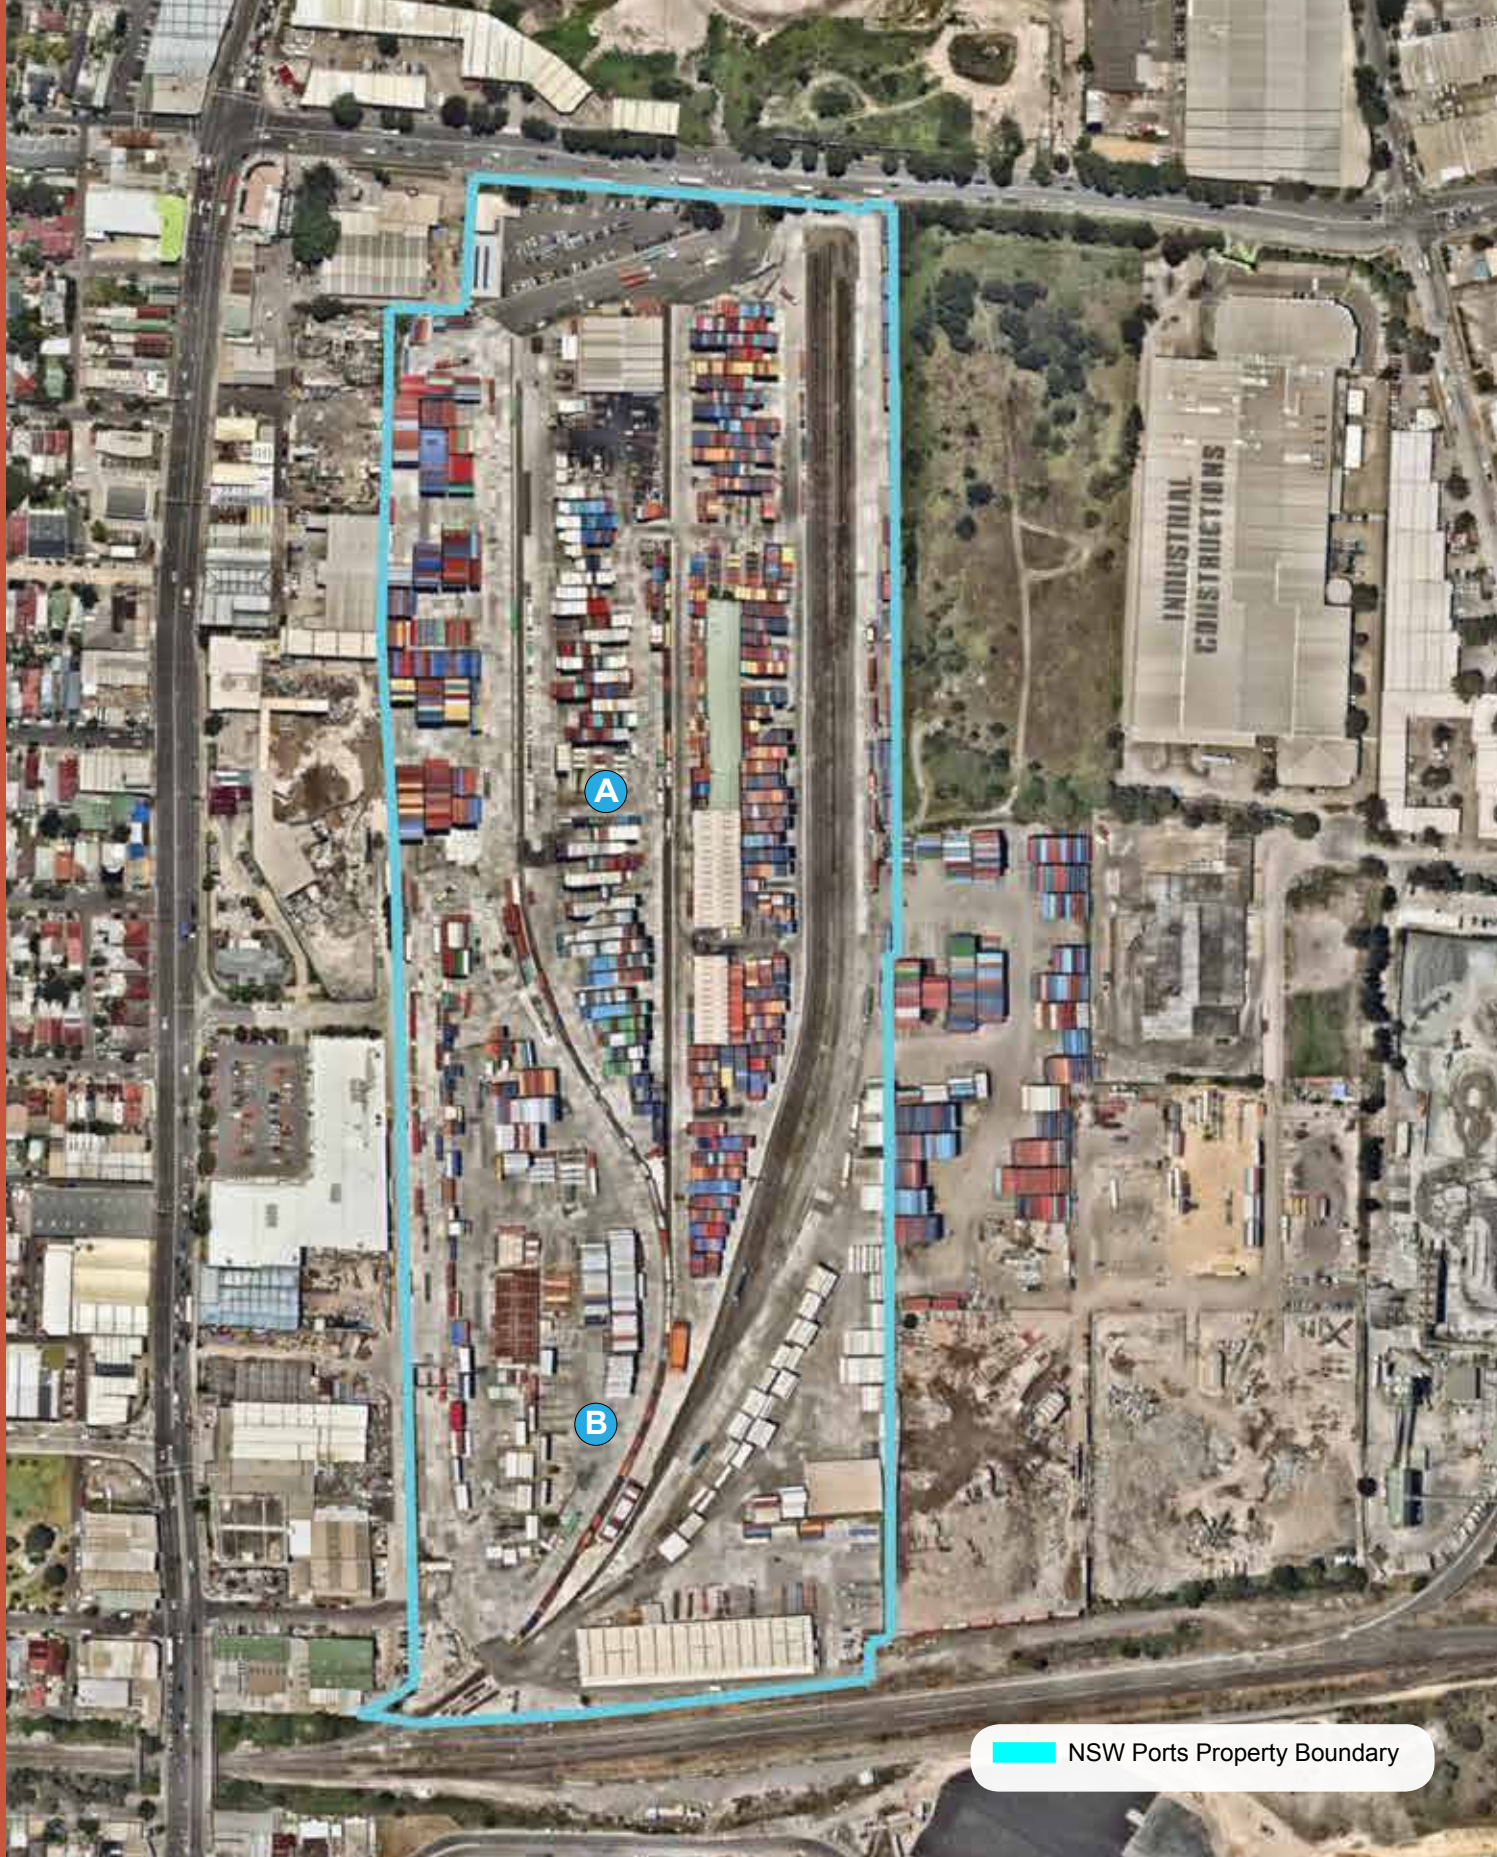

COOKS RIVER INTERMODAL TERMINAL

NSW Ports Property Boundary

- A Maritime Container Services
- B Pacific National