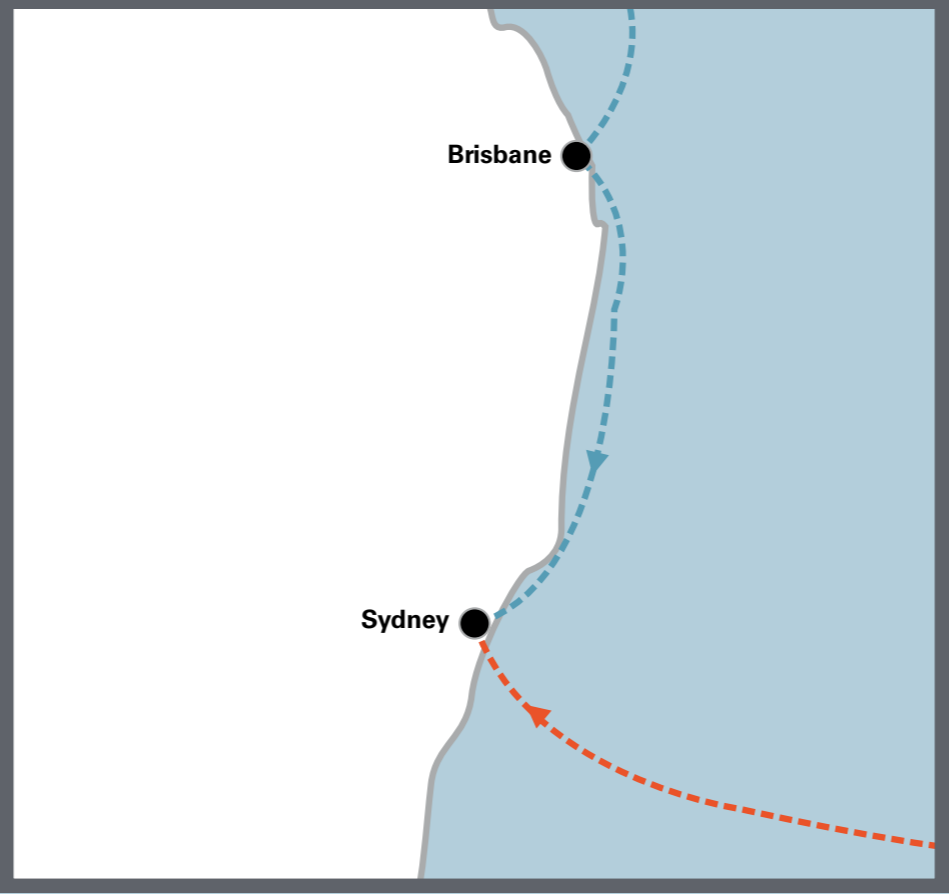

NZL / USEC / EUROPE – OUTBOUND

NZL / USEC / EUROPE – INBOUND

NZL / USEC / EUROPE

Port Rotation

- 01.** SYD-MEL-TIU-POE-NPE-TRG-AKL-MIT-CTB-CTG-PHL-CHS-CTG-BLB-TRG-SYD
- 02.** SYD-MEL-NSN-TRG-MIT-SAV-PHL-RTM-LGP-DKK-LEH-NYC-SAV-KIN-PPT-NOU-BNE-SYD

**Shipping Lines
(and slot charterers)**

Maersk / Hamburg Sud
(MSC, Hapag Lloyd)
CMA CGM (Marfret)

This information is provided as a guide to users of Port Botany. NSW Ports does not warrant the currency or accuracy of the information and users are requested to contact relevant shipping lines directly for service information.