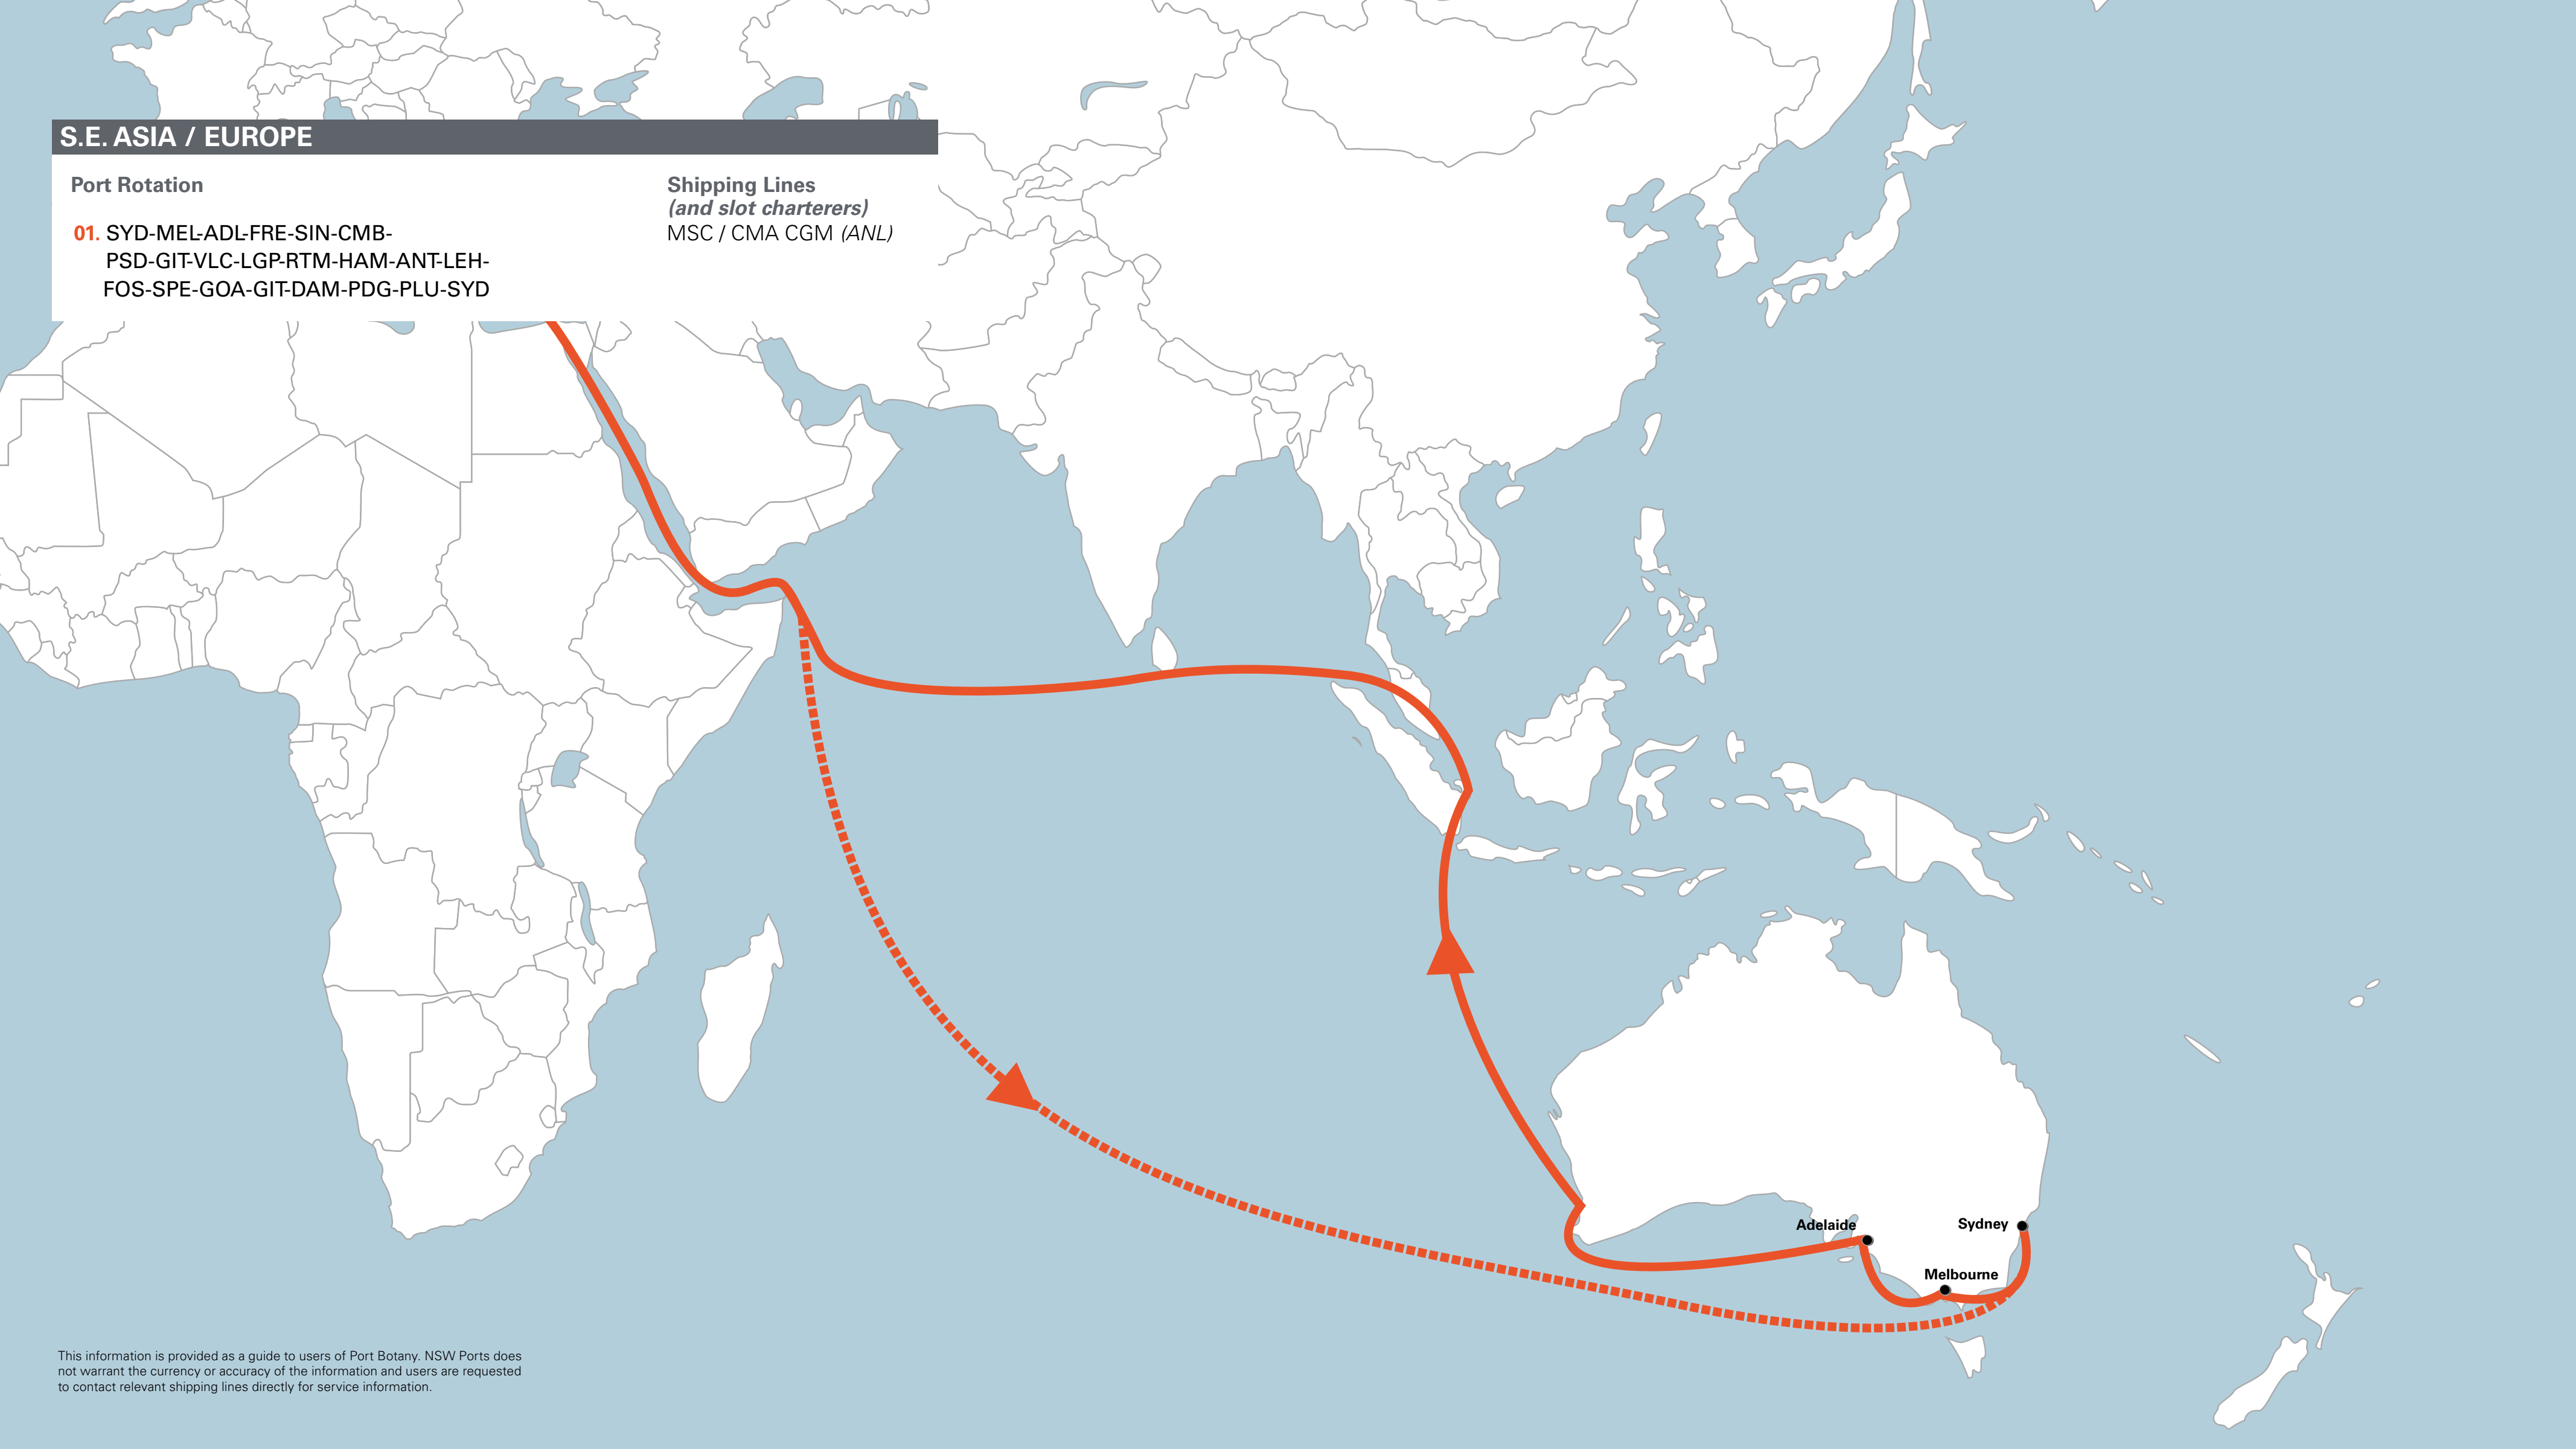

**S.E. ASIA / EUROPE**

**Port Rotation**

**01.** SYD-MEL-ADL-FRE-SIN-CMB-  
PSD-GIT-VLC-LGP-RTM-HAM-ANT-LEH-  
FOS-SPE-GOA-GIT-DAM-PDG-PLU-SYD

**Shipping Lines  
(and slot charterers)**

MSC / CMA CGM (ANL)

This information is provided as a guide to users of Port Botany. NSW Ports does not warrant the currency or accuracy of the information and users are requested to contact relevant shipping lines directly for service information.